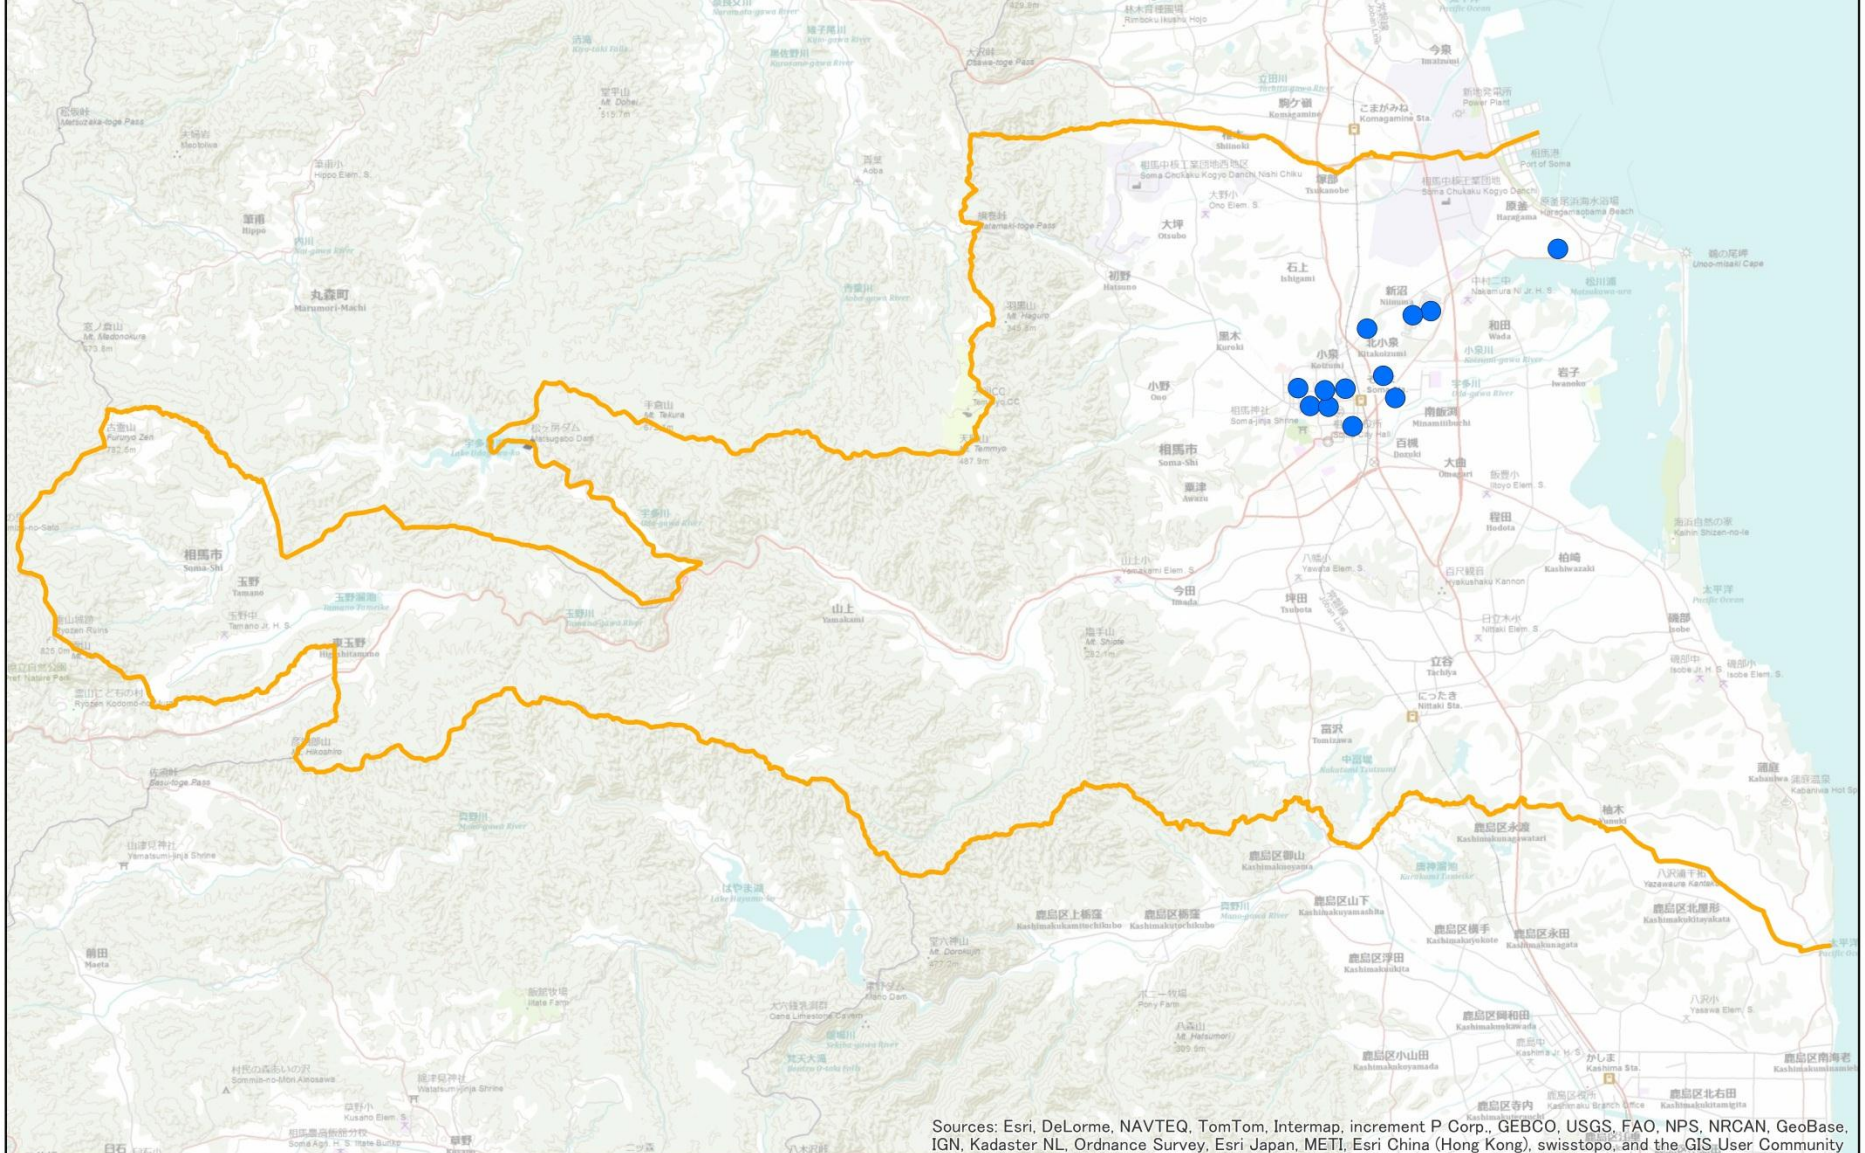

計画の区域 (全体図)

計画区域(市界)

Sources: Esri, DeLorme, NAVTEQ, TomTom, Intermap, increment P Corp., GEBCO, USGS, FAO, NPS, NRCAN, GeoBase, IGN, Kadaster NL, Ordnance Survey, Esri Japan, METI, Esri China (Hong Kong), swisstopo, and the GIS User Community

計画の区域 (詳細図)

計画区域(市界)